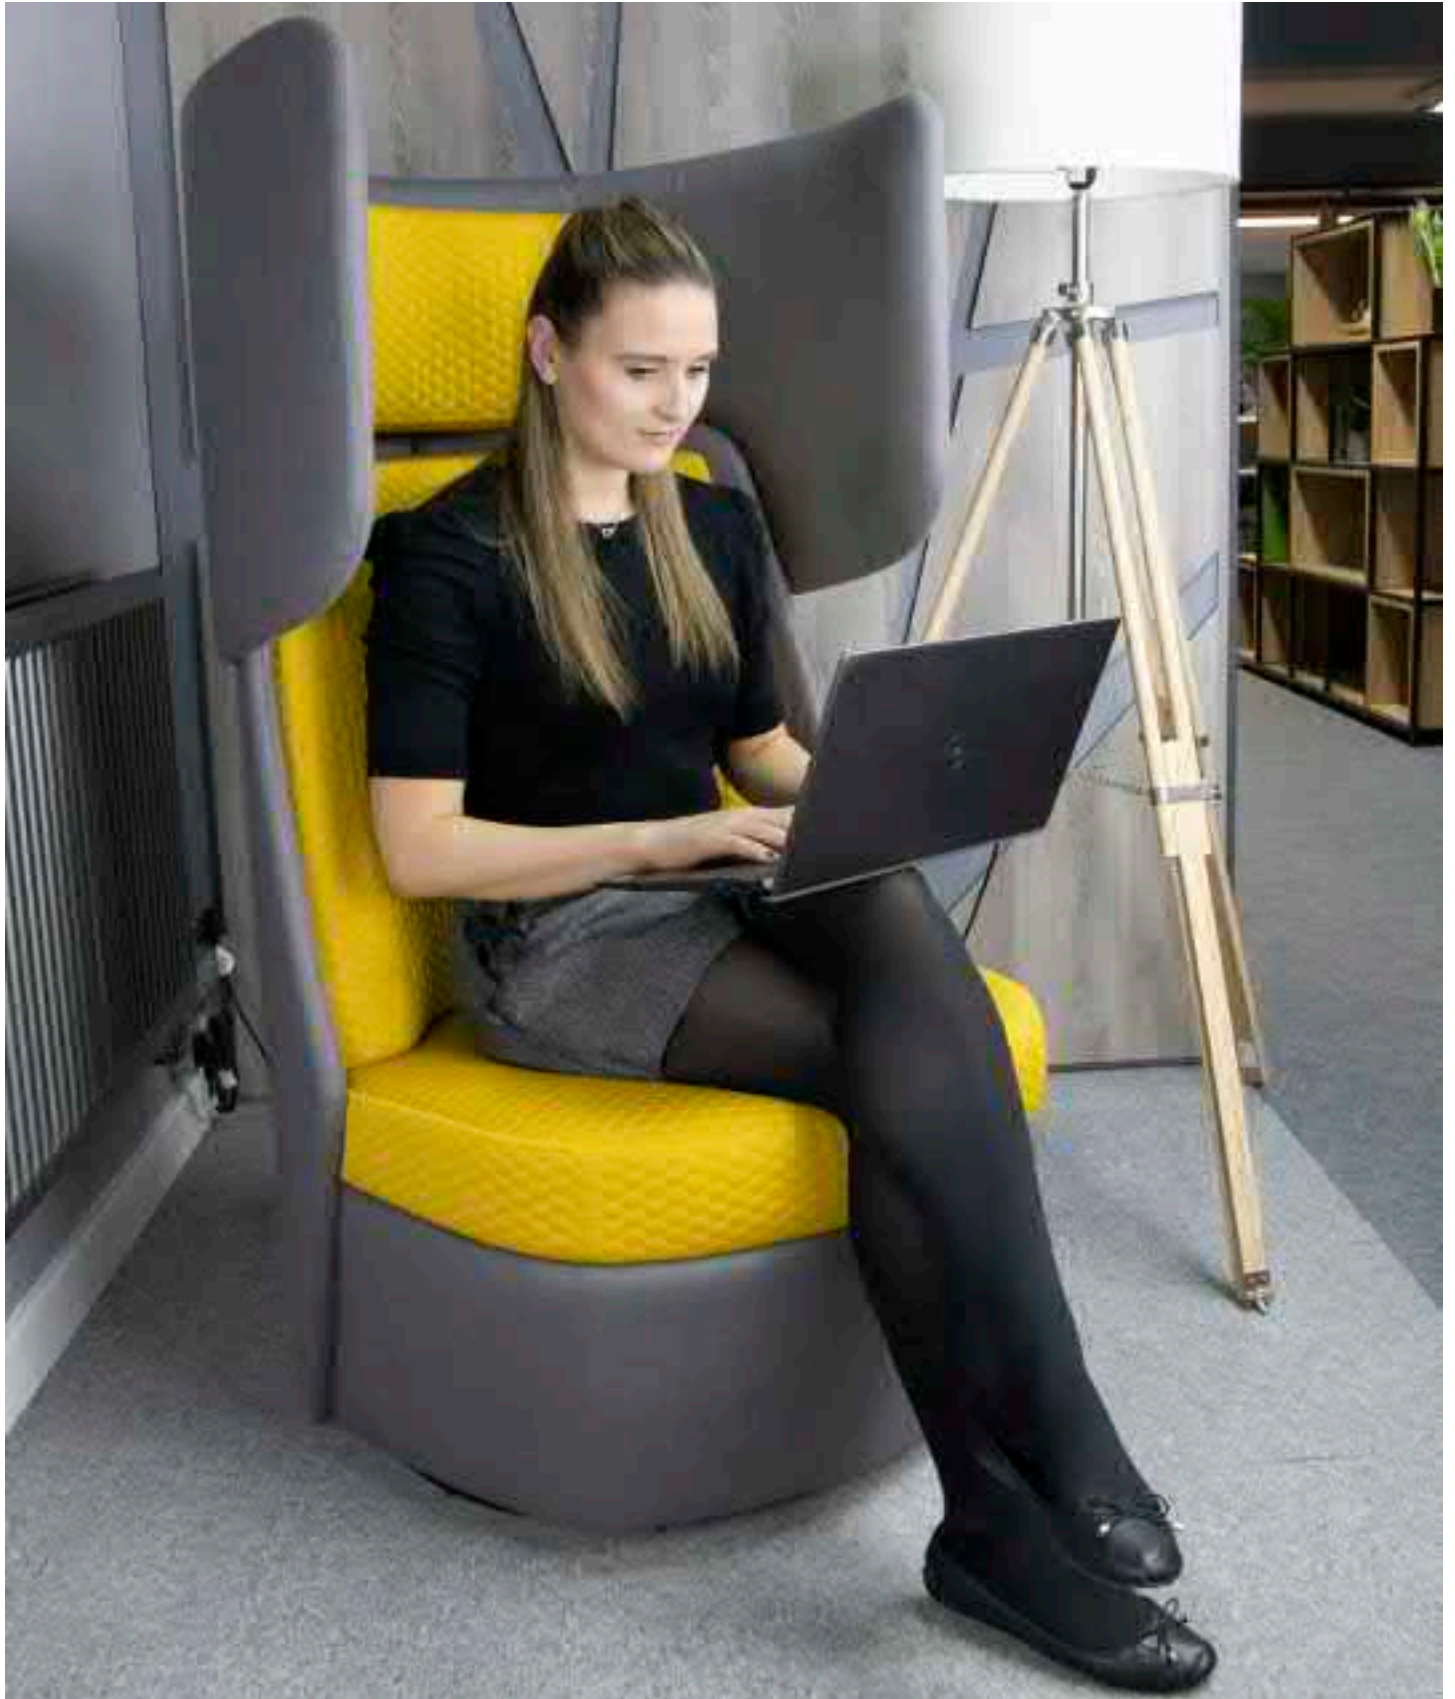

AVALON

stylish swivel pod

The Avalon soft seating swivel pod with 360° rotation reflects the change towards a comfortable, informal working environment. In open spaces, the tall sides and wings of these privacy booths create visual and acoustic privacy to support individual quiet time. Perfect for phone calls or one-on-one interactions, Avalon soft seating pods can be used independently for temporary re-generation or alongside each other to enhance collaborative working.

AVALON

stylish swivel pod

AVA01

Single seater pod with swivel base

Width 800 • Depth 810 • Height 1440

Fabric bands

A	B	C	D	E	F
£1750	£1850	£1950	£2150	£2550	£2950

Perfect for collaborative areas as well as open plan offices and enclosed spaces
Fully upholstered single workstation with fixed head rest and 360° swivel base
Head section with large acoustic wings which offer personal privacy
Contoured, symmetrical design reduces external noise and shields peripheral views