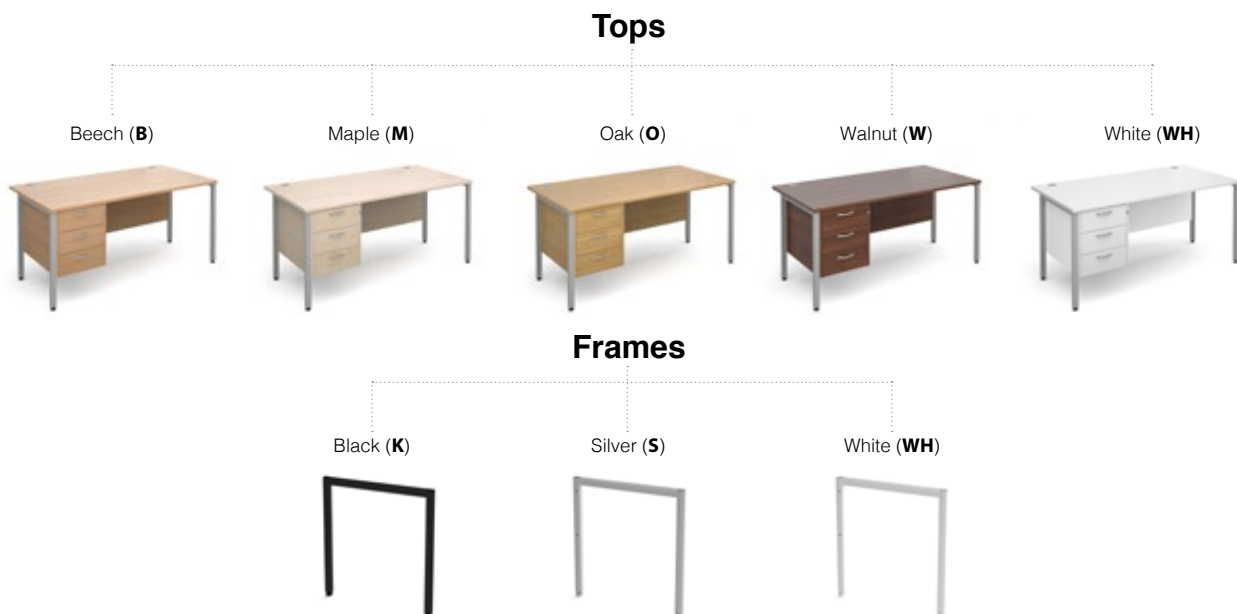

The fully welded H-frame leg design ensures a strong and stable workstation finished in black, silver or white to complement the 25mm melamine desktops. A wide range of storage options are available from fixed and mobile pedestals to a selection of bookcases and cupboards, offering sensible storage solutions where efficiency and productivity are paramount.

STYLE

STRAIGHT

MAESTRO 25 H-Frame leg

Finish Options

Desktops available in Beech, Maple, Oak, Walnut and White. Frames available in Black, Silver and White

H-Frame Leg Design

The fully welded H-frame leg design ensures a strong and stable workstation. The traditional four leg design is complete with adjustable feet

25mm Desktops

Featuring durable 25mm melamine worktops available in five finish options, with 600mm and 800mm deep desktops and a choice of fixed pedestals

Wooden Storage

A wide range of primary and secondary storage options accompanies the Maestro 25 range in all wood finishes to suit any office environment

Maestro 25 Choice

The Maestro 25 range has been designed to give you a wide choice of leg styles, colours, desk sizes and top designs – manufactured in the UK

Maestro 25 - H-Frame Leg 600mm Desks

Straight Desk